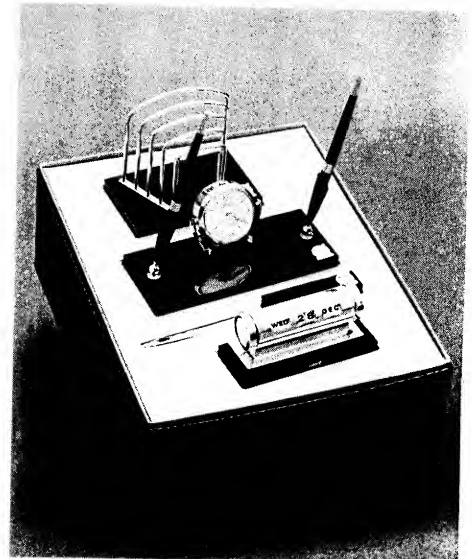

2304 - 37RK CLOCK — DOUBLE PEN — 59 RACK
82 CALENDAR — 42 OPENER